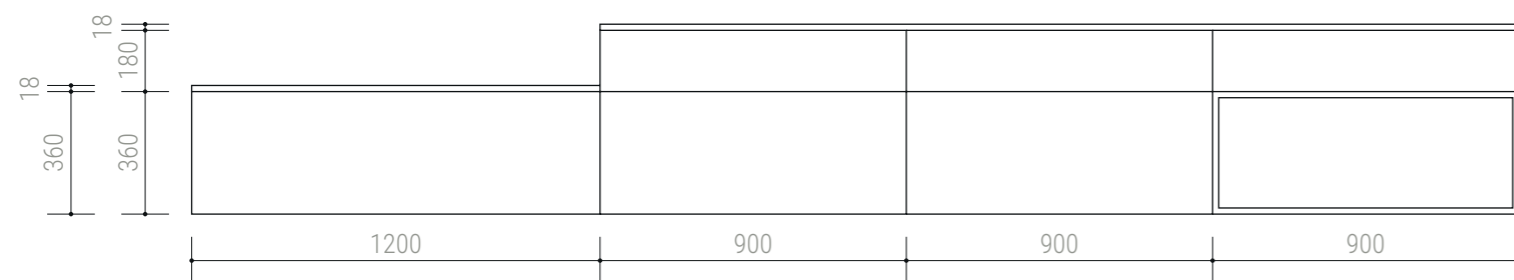

Un living essenziale e attuale, dove moduli semplici incontrano le tonalità naturali di Astro Timo e Noce Scuro.

A minimalist, contemporary living, where simple modularity meets the natural shades of Astro Timo and Noce Scuro.

Un Living essentiel et contemporain, où des modules simples rencontrent les teintes naturelles Astro Timo et Noce Scuro.