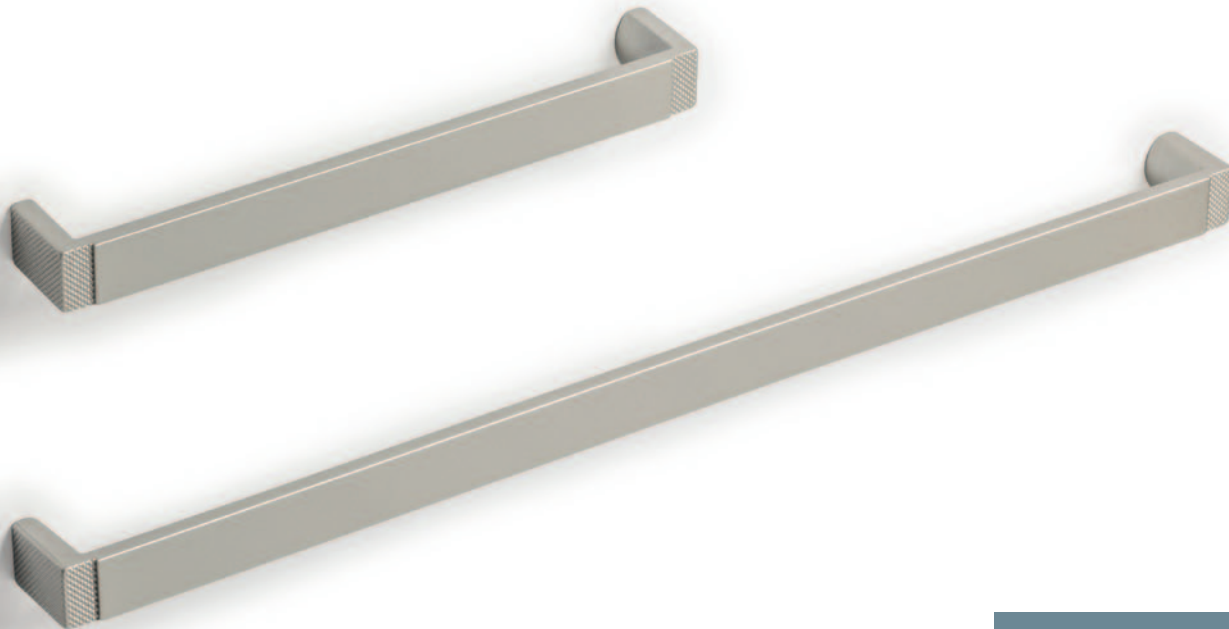

DS160 DS320

Finitura
Silver.
Finishing
Silver.
Finition
Argent.