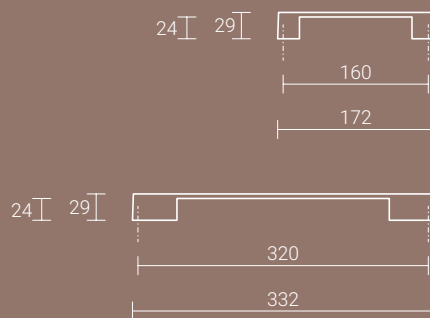

A160 A320

Finitura

Inox spazzolato.

Finishing

Brushed stainless steel.

Finition

Inox Brossé.