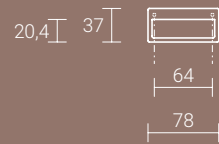

INA64 INA192

Finitura

Antracite.

Finishing

Anthracite.

Finition

Anthracite.