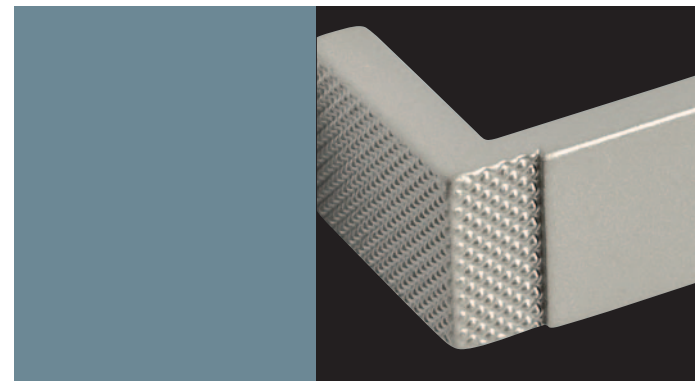

DS160 DS320

Finitura
Silver.
Finishing
Silver.
Finition
Argent.