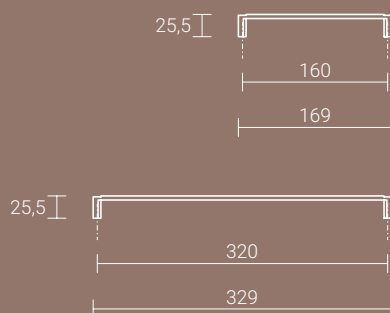

DS160 DS320

Finitura
Silver.
Finishing
Silver.
Finition
Argent.