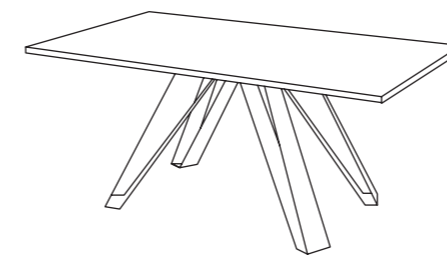

Tabouret TRILL en
propylène moutarde

Sedia TRILL in
propilene senape.

TRILL chair in
propylene mustard.

Chaise TRILL en
propylène moutarde.

Tavolo NOAH,
basamento metallico,
piano Laminato sp.
3 cm.

NOAH Table
with metal base,
laminated top Th. 3
cm.