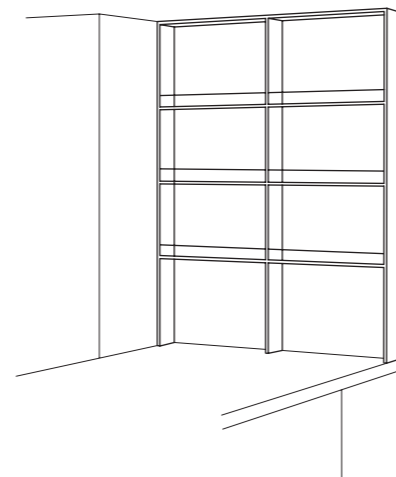

Colonne e sottopensili in estruso di alluminio brunito o inox completi di accessori.

Tall unit and undercabinet in stainless steel or burnished aluminium complete with accessories.

Colonne et sous élément hauts en aluminium extrudé bruni ou inox avec accessoires.